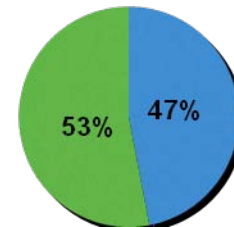

Web Visitor's Profile

Total Registered Users – 85,400

GENDER

- Male 47%
- Female 53%

GENDER

AGE

- 0-17 años 1.84%
- 18-24 años 11.59%
- 25-34 años 24.2%
- 35-49 años 40.17%
- 50+ años 22.2%

AGE

1,387,704
Total Visits
last 30 days!

Web & Mobile Monthly Update

www.wapa.tv (last 30 days)

Page Views: 4,680,527
Visits: 1,101,290
Avg. Time on Site: 6:32 Minutes
Total Impressions: 12.3 Millions

SOURCE: Google Analytics