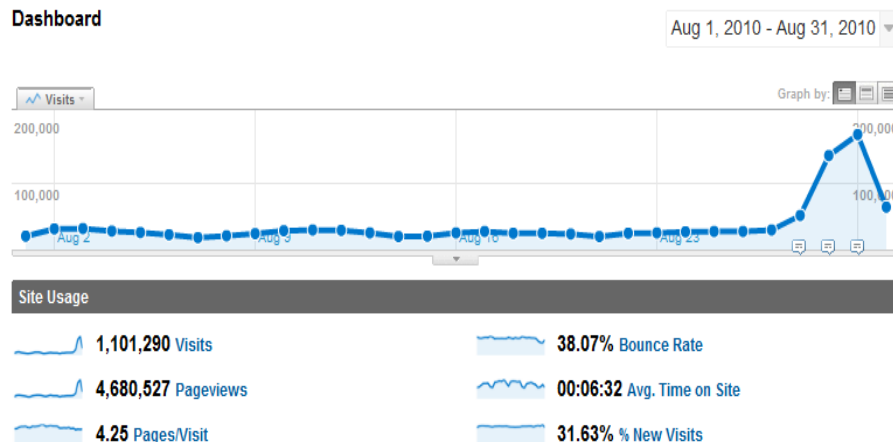

Web Visitor's Profile

Total Registered Users – 85,400

GENDER

- Male 47%
- Female 53%

GENDER

AGE

- 0-17 años 1.84%
- 18-24 años 11.59%
- 25-34 años 24.2%
- 35-49 años 40.17%
- 50+ años 22.2%

AGE

1,387,704
Total Visits
last 30 days!

Web & Mobile Monthly Update

www.wapa.tv (last 30 days)

Page Views: 4,680,527
Visits: 1,101,290
Avg. Time on Site: 6:32 Minutes
Total Impressions: 12.3 Millions

SOURCE: Google Analytics

Page Views: 1,097,607
Visits: 286,414
Avg. Time on Site: 2:14 Minutes

Wapa Movil - Real-time Dashboard

SOURCE: admob
mobile analytics beta