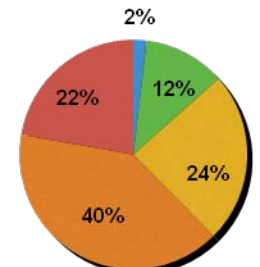

Web Visitor's Profile

Total Registered Users – 85,400

GENDER

- Male 47%
- Female 53%

GENDER

AGE

- 0-17 años 1.84%
- 18-24 años 11.59%
- 25-34 años 24.2%
- 35-49 años 40.17%
- 50+ años 22.2%

AGE

1,387,704
Total Visits
last 30 days!

Web & Mobile Monthly Update

www.wapa.tv (last 30 days)

Page Views: 4,680,527
Visits: 1,101,290
Avg. Time on Site: 6:32 Minutes
Total Impressions: 12.3 Millions

SOURCE: Google Analytics