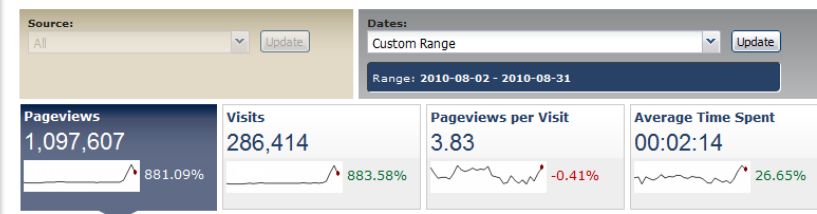

Web Visitor's Profile

Total Registered Users – 85,400

GENDER

- Male 47%
- Female 53%

GENDER

AGE

- 0-17 años 1.84%
- 18-24 años 11.59%
- 25-34 años 24.2%
- 35-49 años 40.17%
- 50+ años 22.2%

AGE

1,387,704
Total Visits
last 30 days!

Web & Mobile Monthly Update

www.wapa.tv (last 30 days)

Page Views: 4,680,527
Visits: 1,101,290
Avg. Time on Site: 6:32 Minutes
Total Impressions: 12.3 Millions

SOURCE: Google Analytics

Page Views: 1,097,607
Visits: 286,414
Avg. Time on Site: 2:14 Minutes

Wapa Movil - Real-time Dashboard

SOURCE: admob
mobile analytics beta